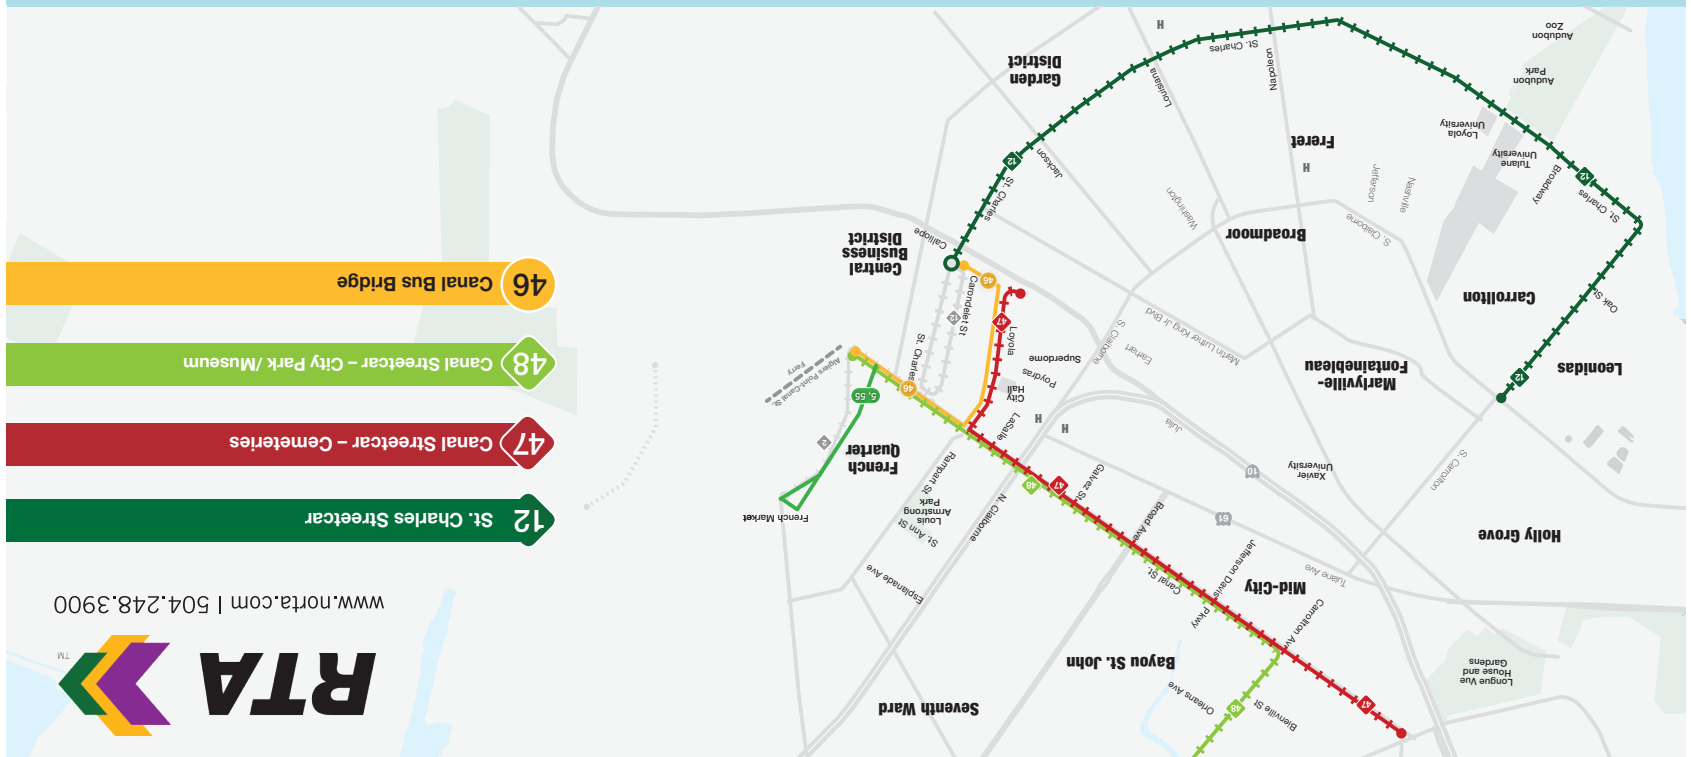

SAFETY TIPS.

- ★ Use common sense as you would in any major city.
- ★ Do not display large amounts of cash in public places.
- ★ Avoid walking alone on deserted streets at night; travel with a colleague or friend if possible.
- ★ Trust your gut instincts. If someone or something seems suspicious, leave the area or alert a police officer or a Downtown Public Safety Ranger.
- ★ If approached by strangers for con games such as, "I bet I can tell you where you got your shoes," do not participate.
- ★ Stow valuables out of sight in your vehicle.
- ★ If you drive to the city, it is best to park at your hotel to avoid parking restrictions in popular tourist neighborhoods.
- ★ If you have been drinking, consider taking a taxi.
- ★ Remember that most laws enforced in your city are enforced here as well.
- ★ Don't give money to panhandlers.

IMPORTANT PHONE NUMBERS

DDD PUBLIC SAFETY TEAM
(504) 415-1730

POLICE NON-EMERGENCY
(504) 821-2222

REGIONAL TRANSIT AUTHORITY (RTA)
(504) 248-3900

NEW ORLEANS & COMPANY
(504) 566-5011

DOWNTOWN DEVELOPMENT DISTRICT (DDD)
OFFICE: (504) 561-8927

DOWNTOWNNOLA.COM

201 ST CHARLES AVE, STE 3912
NEW ORLEANS, LA 70170

DOWNTOWN NOLA

DOWNTOWN DEVELOPMENT DISTRICT NEW ORLEANS MAP

- 46 Canal Bus Bridge
- 48 Canal Streetcar - City Park / Museum
- 47 Canal Streetcar - Cemeteries
- 12 St. Charles Streetcar

www.norta.com | 504.248.3900

DDD PUBLIC SAFETY RANGERS provide a wide range of safety and hospitality services for visitors, businesses, and residents of Downtown New Orleans. Rangers are on duty 7 days a week. For assistance, please contact us at (504) 415-1730 or rangers@downtownnola.com.