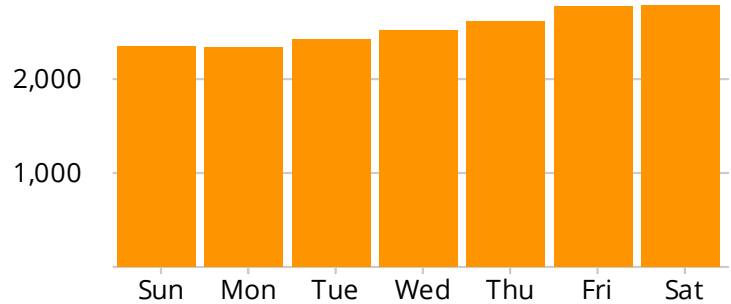

Jan 1, 2018 - Dec 17, 2018

2,542

Typical Day

5,886

Thu, Nov 15 - Busiest Day

2,785

Saturday Average

17,798

Typical Week

29,967

Peak Week Beginning Sun, Nov 25

892,213

Total Visitors

Average Daily Activity

Hours	%	Total
5am - 11am	19%	482
11am - 5pm	32%	805
5pm - 11pm	32%	823
11pm - 5am	17%	432

Weekdays Weekends

Totals

January 2018	55,283
February 2018	66,524
March 2018	67,355
April 2018	74,336
May 2018	75,546
June 2018	66,451
July 2018	76,857
August 2018	67,721
September 2018	77,866
October 2018	98,929
November 2018	114,115
December 2018	51,230