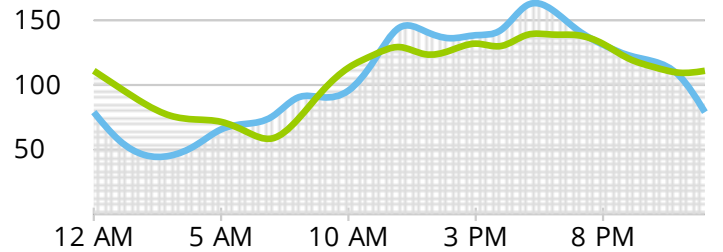

Jan 1, 2018 - Dec 17, 2018

2,542

Typical Day

5,886

Thu, Nov 15 - Busiest Day

2,785

Saturday Average

17,798

Typical Week

29,967

Peak Week Beginning Sun, Nov 25

892,213

Total Visitors

Average Daily Activity

Hours	%	Total
5am - 11am	19%	482
11am - 5pm	32%	805
5pm - 11pm	32%	823
11pm - 5am	17%	432

Weekdays Weekends

Totals

January 2018	55,283
February 2018	66,524
March 2018	67,355
April 2018	74,336
May 2018	75,546
June 2018	66,451
July 2018	76,857
August 2018	67,721
September 2018	77,866
October 2018	98,929
November 2018	114,115
December 2018	51,230