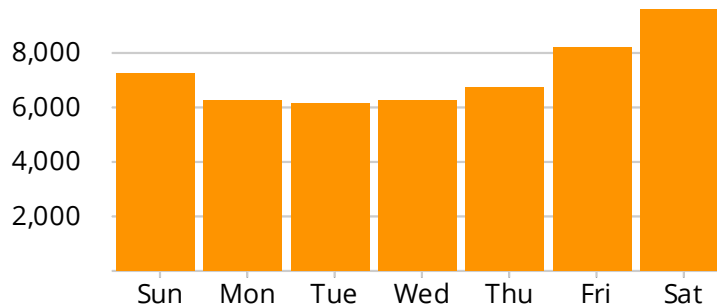

Jan 1, 2018 - Dec 17, 2018

7,202

Typical Day

19,791

Sun, Apr 15 - Busiest Day

9,600

Saturday Average

50,430

Typical Week

78,401

Peak Week Beginning Sun, Apr 15

2,527,786

Total Visitors

Average Daily Activity

Hours	%	Total
5am - 11am	16%	1,180
11am - 5pm	51%	3,675
5pm - 11pm	28%	2,015
11pm - 5am	5%	331

Weekdays Weekends

Totals

January 2018	166,314
February 2018	227,642
March 2018	295,670
April 2018	289,389
May 2018	235,445
June 2018	228,343
July 2018	242,871
August 2018	184,844
September 2018	168,914
October 2018	199,293
November 2018	194,242
December 2018	94,819