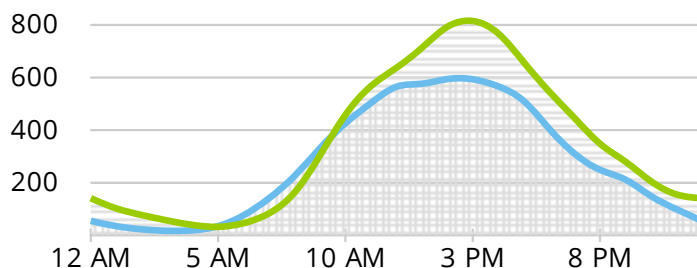

Jan 1, 2018 - Dec 17, 2018

7,202

Typical Day

19,791

Sun, Apr 15 - Busiest Day

9,600

Saturday Average

50,430

Typical Week

78,401

Peak Week Beginning Sun, Apr 15

2,527,786

Total Visitors

Average Daily Activity

Hours	%	Total
5am - 11am	16%	1,180
11am - 5pm	51%	3,675
5pm - 11pm	28%	2,015
11pm - 5am	5%	331

Weekdays Weekends

Totals

January 2018	166,314
February 2018	227,642
March 2018	295,670
April 2018	289,389
May 2018	235,445
June 2018	228,343
July 2018	242,871
August 2018	184,844
September 2018	168,914
October 2018	199,293
November 2018	194,242
December 2018	94,819