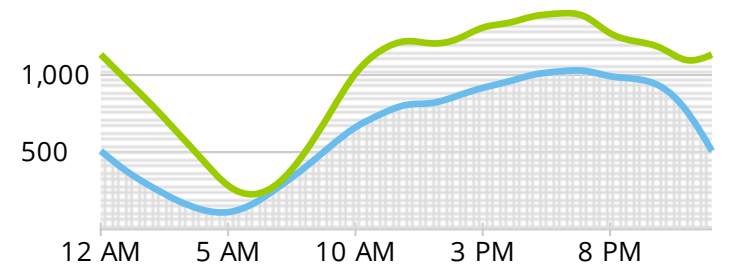

Jan 1, 2018 - Dec 17, 2018

17,727

Typical Day

69,370

Sat, Feb 10 - Busiest Day

25,622

Saturday Average

124,152

Typical Week

206,752

Peak Week Beginning Sun, Feb 11

6,222,064

Total Visitors

Average Daily Activity

Hours	%	Total
5am - 11am	13%	2,385
11am - 5pm	33%	5,786
5pm - 11pm	37%	6,509
11pm - 5am	17%	3,047

Weekdays Weekends

Totals

January 2018	425,649
February 2018	646,754
March 2018	555,654
April 2018	553,468
May 2018	544,288
June 2018	519,677
July 2018	648,249
August 2018	528,777
September 2018	492,522
October 2018	556,584
November 2018	506,007
December 2018	244,435