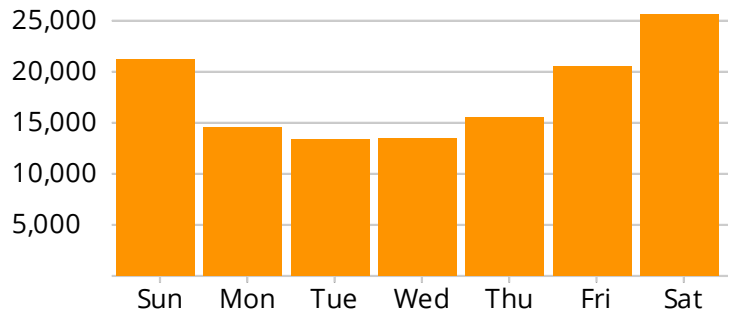

Jan 1, 2018 - Dec 17, 2018

17,727

Typical Day

69,370

Sat, Feb 10 - Busiest Day

25,622

Saturday Average

124,152

Typical Week

206,752

Peak Week Beginning Sun, Feb 11

6,222,064

Total Visitors

Average Daily Activity

Hours	%	Total
5am - 11am	13%	2,385
11am - 5pm	33%	5,786
5pm - 11pm	37%	6,509
11pm - 5am	17%	3,047

Weekdays Weekends

Totals

January 2018	425,649
February 2018	646,754
March 2018	555,654
April 2018	553,468
May 2018	544,288
June 2018	519,677
July 2018	648,249
August 2018	528,777
September 2018	492,522
October 2018	556,584
November 2018	506,007
December 2018	244,435